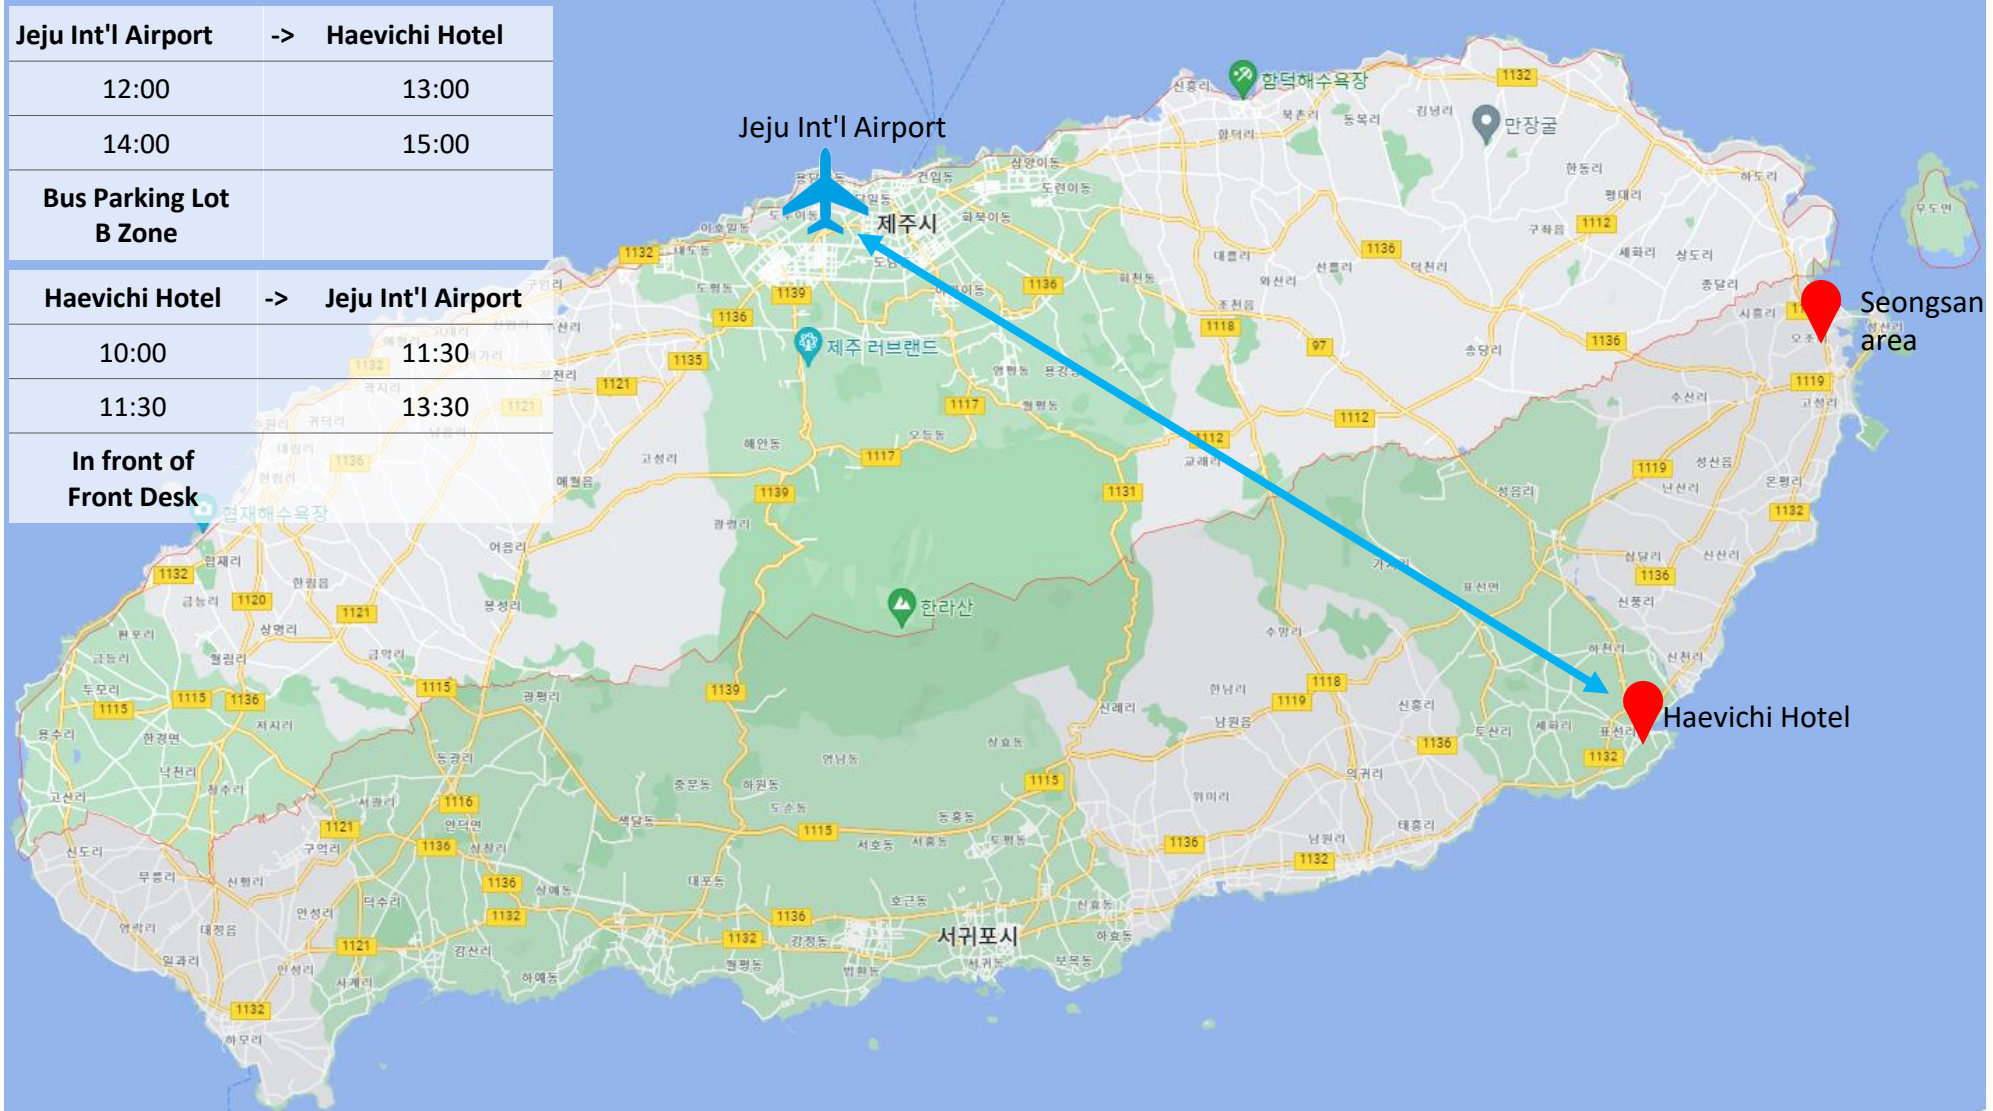

Haevichi Hotel Airport Shuttle Bus Information

Jeju Int'l Airport	->	Haevichi Hotel
12:00		13:00
14:00		15:00
Bus Parking Lot B Zone		
Haevichi Hotel	->	Jeju Int'l Airport
10:00		11:30
11:30		13:30
In front of Front Desk		

iFPC 2022 Shuttle Bus Information

Bus stop 1: Goseong Oil Market

(고성오일장, 브라운 스위트 제주 맞은편)

Address: 서귀포시 성산읍 고성오조로 91

iFPC 2022 Shuttle Bus Information

Bus stop 2: Bus Stop – Shinyangli[North]

(신양리(북) 버스정류장)

Address: 서귀포시 성산읍 고성리 505-3

iFPC 2022 Shuttle Bus Information

Bus stop 3: Pyoseon Intersection

(표선사거리)

Address: 서귀포시 표선면 표선리

iFPC 2022 Shuttle Bus Information

[Time Table]

Seongsan → Venue (Haevichi)

Date	Bus	Goseong Oil Market (Departure)	Bus Stop – Shinyangli [North]	Pyoseon Intersection	Haevichi Hotel Jeju (Arrival)
		제주 서귀포시 성산읍 고성오조로 91	제주 서귀포시 성산읍 고성리 505-3	제주 서귀포시 표선면 표선리	해비치호텔 제주 로비
		Goseong Oil Market (Departure)	신양리[북] 버스정류장	표선사거리	해비치호텔제주 (Arrival)
Aug. 22	Bus 1	7:50	7:55	8:20	8:25
	Bus 2	8:00	8:05	8:30	8:35
Aug. 23	Bus 1	7:50	7:55	8:20	8:25
	Bus 2	8:00	8:05	8:30	8:35
Aug. 24	Bus 1	7:50	7:55	8:20	8:25
	Bus 2	8:00	8:05	8:30	8:35
Aug. 25	Bus 1	7:50	7:55	8:20	8:25
	Bus 2	8:00	8:05	8:30	8:35
Aug. 26	Bus 1	7:50	7:55	8:20	8:25
	Bus 2	8:00	8:05	8:30	8:35

Venue(Haevichi) → Seongsan

Date	Bus	Haevichi Hotel Jeju (Departure)	Pyoseon Intersection	Bus Stop – Shinyangli [North]	Goseong Oil Market (Arrival)
		해비치호텔 제주 로비	제주 서귀포시 표선면 표선리	제주 서귀포시 성산읍 고성리 505-3	제주 서귀포시 성산읍 고성오조로 91
		Haevichi Hotel Jeju (Departure)	표선사거리	신양리[북] 버스정류장	고성오일시장 (Arrival)
Aug. 22	Bus 1	18:20	18:25	18:45	18:50
	Bus 2	18:40	18:45	19:05	19:10
Aug. 23	Bus 1	18:20	18:25	18:45	18:50
	Bus 2	21:20	21:35	21:45	21:50
Aug. 25	Bus 1	20:20	20:25	20:45	20:50
	Bus 2	20:30	20:35	20:55	21:00