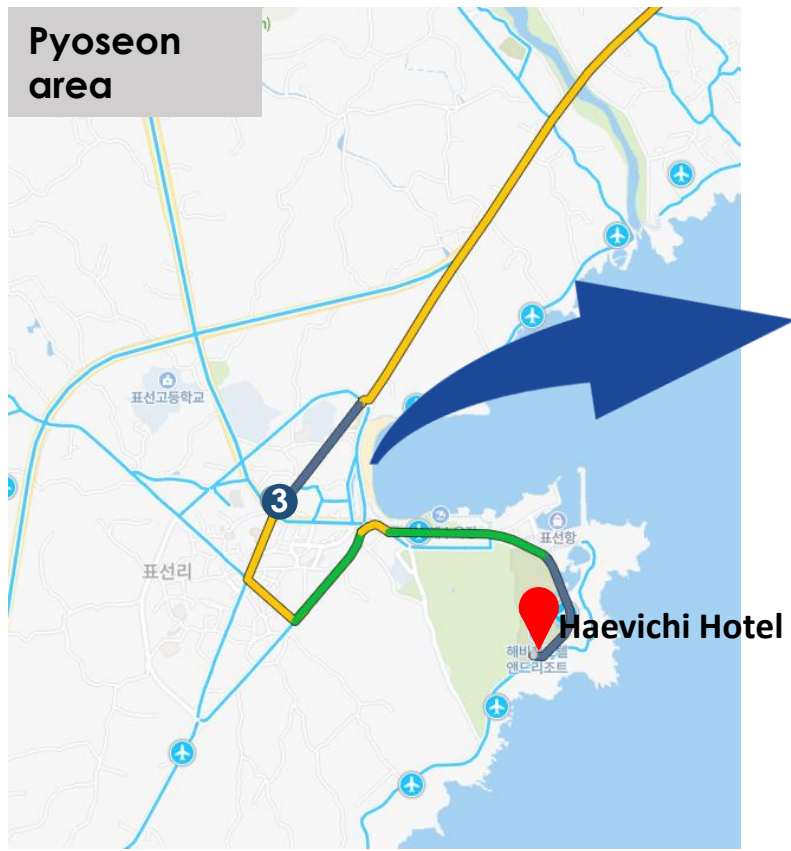

Haevichi Hotel Airport Shuttle Bus Information

Jeju Int'l Airport	->	Haevichi Hotel
12:00		13:00
14:00		15:00
Bus Parking Lot B Zone		
Haevichi Hotel	->	Jeju Int'l Airport
10:00		11:30
11:30		13:30
In front of Front Desk		

iFPC 2022 Shuttle Bus Information

Bus stop 1: Goseong Oil Market

(고성오일장, 브라운 스위트 제주 맞은편)

Address: 서귀포시 성산읍 고성오조로 91

iFPC 2022 Shuttle Bus Information

Bus stop 2: Bus Stop – Shinyangli[North]

(신양리(북) 버스정류장)

Address: 서귀포시 성산읍 고성리 505-3

iFPC 2022 Shuttle Bus Information

Bus stop 3: Pyoseon Intersection

(표선사거리)

Address: 서귀포시 표선면 표선리

iFPC 2022 Shuttle Bus Information

[Time Table]

Seongsan → Venue (Haevichi)

Date	Bus	Goseong Oil Market (Departure)	Bus Stop – Shinyangli [North]	Pyoseon Intersection	Haevichi Hotel Jeju (Arrival)
		제주 서귀포시 성산읍 고성오조로 91	제주 서귀포시 성산읍 고성리 505-3	제주 서귀포시 표선면 표선리	해비치호텔 제주 로비
		Goseong Oil Market (Departure)	신양리[북] 버스정류장	표선사거리	해비치호텔제주 (Arrival)
Aug. 22	Bus 1	7:50	7:55	8:20	8:25
	Bus 2	8:00	8:05	8:30	8:35
Aug. 23	Bus 1	7:50	7:55	8:20	8:25
	Bus 2	8:00	8:05	8:30	8:35
Aug. 24	Bus 1	7:50	7:55	8:20	8:25
	Bus 2	8:00	8:05	8:30	8:35
Aug. 25	Bus 1	7:50	7:55	8:20	8:25
	Bus 2	8:00	8:05	8:30	8:35
Aug. 26	Bus 1	7:50	7:55	8:20	8:25
	Bus 2	8:00	8:05	8:30	8:35

Venue(Haevichi) → Seongsan

Date	Bus	Haevichi Hotel Jeju (Departure)	Pyoseon Intersection	Bus Stop – Shinyangli [North]	Goseong Oil Market (Arrival)
		해비치호텔 제주 로비	제주 서귀포시 표선면 표선리	제주 서귀포시 성산읍 고성리 505-3	제주 서귀포시 성산읍 고성오조로 91
		Haevichi Hotel Jeju (Departure)	표선사거리	신양리[북] 버스정류장	고성오일시장 (Arrival)
Aug. 22	Bus 1	18:20	18:25	18:45	18:50
	Bus 2	18:40	18:45	19:05	19:10
Aug. 23	Bus 1	18:20	18:25	18:45	18:50
	Bus 2	21:20	21:35	21:45	21:50
Aug. 25	Bus 1	20:20	20:25	20:45	20:50
	Bus 2	20:30	20:35	20:55	21:00