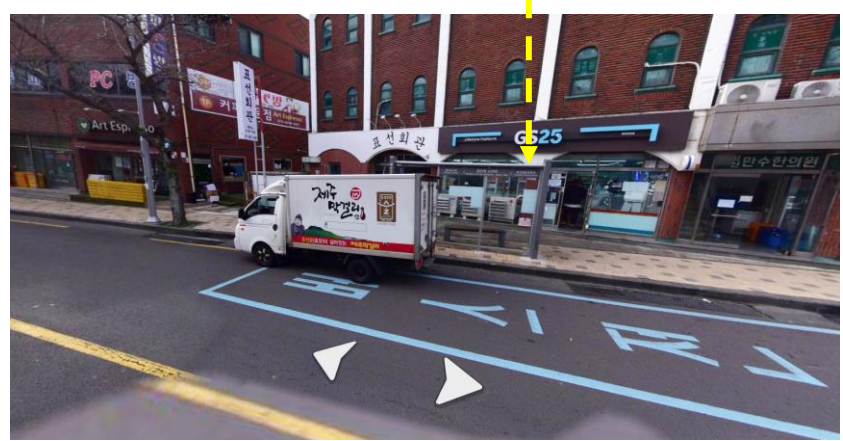

iFPC 2022 Shuttle Bus Information

Bus stop 1: Goseong Oil Market

(고성오일장, 브라운 스위트 제주 맞은편)

Address: 서귀포시 성산읍 고성오조로 91

iFPC 2022 Shuttle Bus Information

Bus stop 2: Bus Stop – Shinyangli[North]

(신양리(북) 버스정류장)

Address: 서귀포시 성산읍 고성리 505-3

iFPC 2022 Shuttle Bus Information

Bus stop 3: Pyoseon Intersection

(표선사거리)

Address: 서귀포시 표선면 표선리

iFPC 2022 Shuttle Bus Information

[Time Table]

Seongsan → Venue (Haevichi)

Date	Bus	Goseong Oil Market (Departure)	Bus Stop – Shinyangli [North]	Pyoseon Intersection	Haevichi Hotel Jeju (Arrival)
		제주 서귀포시 성산읍 고성오조로 91	제주 서귀포시 성산읍 고성리 505-3	제주 서귀포시 표선면 표선리	해비치호텔 제주 로비
		Goseong Oil Market (Departure)	신양리[북] 버스정류장	표선사거리	해비치호텔제주 (Arrival)
Aug. 22	Bus 1	7:50	7:55	8:20	8:25
	Bus 2	8:00	8:05	8:30	8:35
Aug. 23	Bus 1	7:50	7:55	8:20	8:25
	Bus 2	8:00	8:05	8:30	8:35
Aug. 24	Bus 1	7:50	7:55	8:20	8:25
	Bus 2	8:00	8:05	8:30	8:35
Aug. 25	Bus 1	7:50	7:55	8:20	8:25
	Bus 2	8:00	8:05	8:30	8:35
Aug. 26	Bus 1	7:50	7:55	8:20	8:25
	Bus 2	8:00	8:05	8:30	8:35